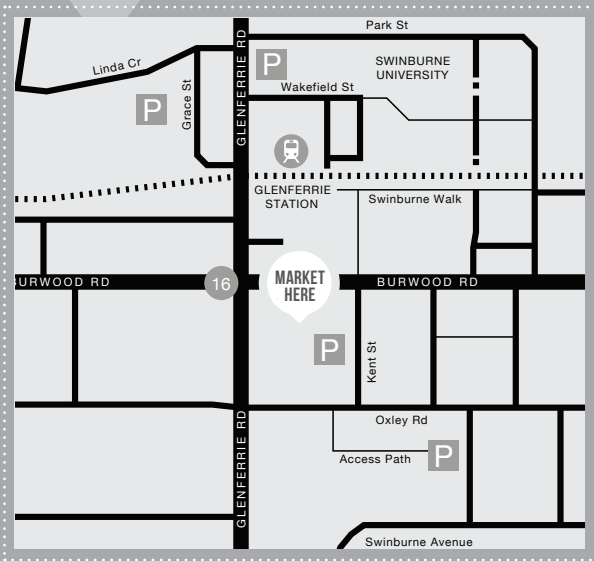

## HOW TO GET TO HAWTHORN ARTS CENTRE

Public parking is available at the rear of the Centre,  
accessible from **Kent St** or **Oxley Road**.

Accessible via tram - **#16, #70 & #75** and via a short walk from Glenferrie Station.